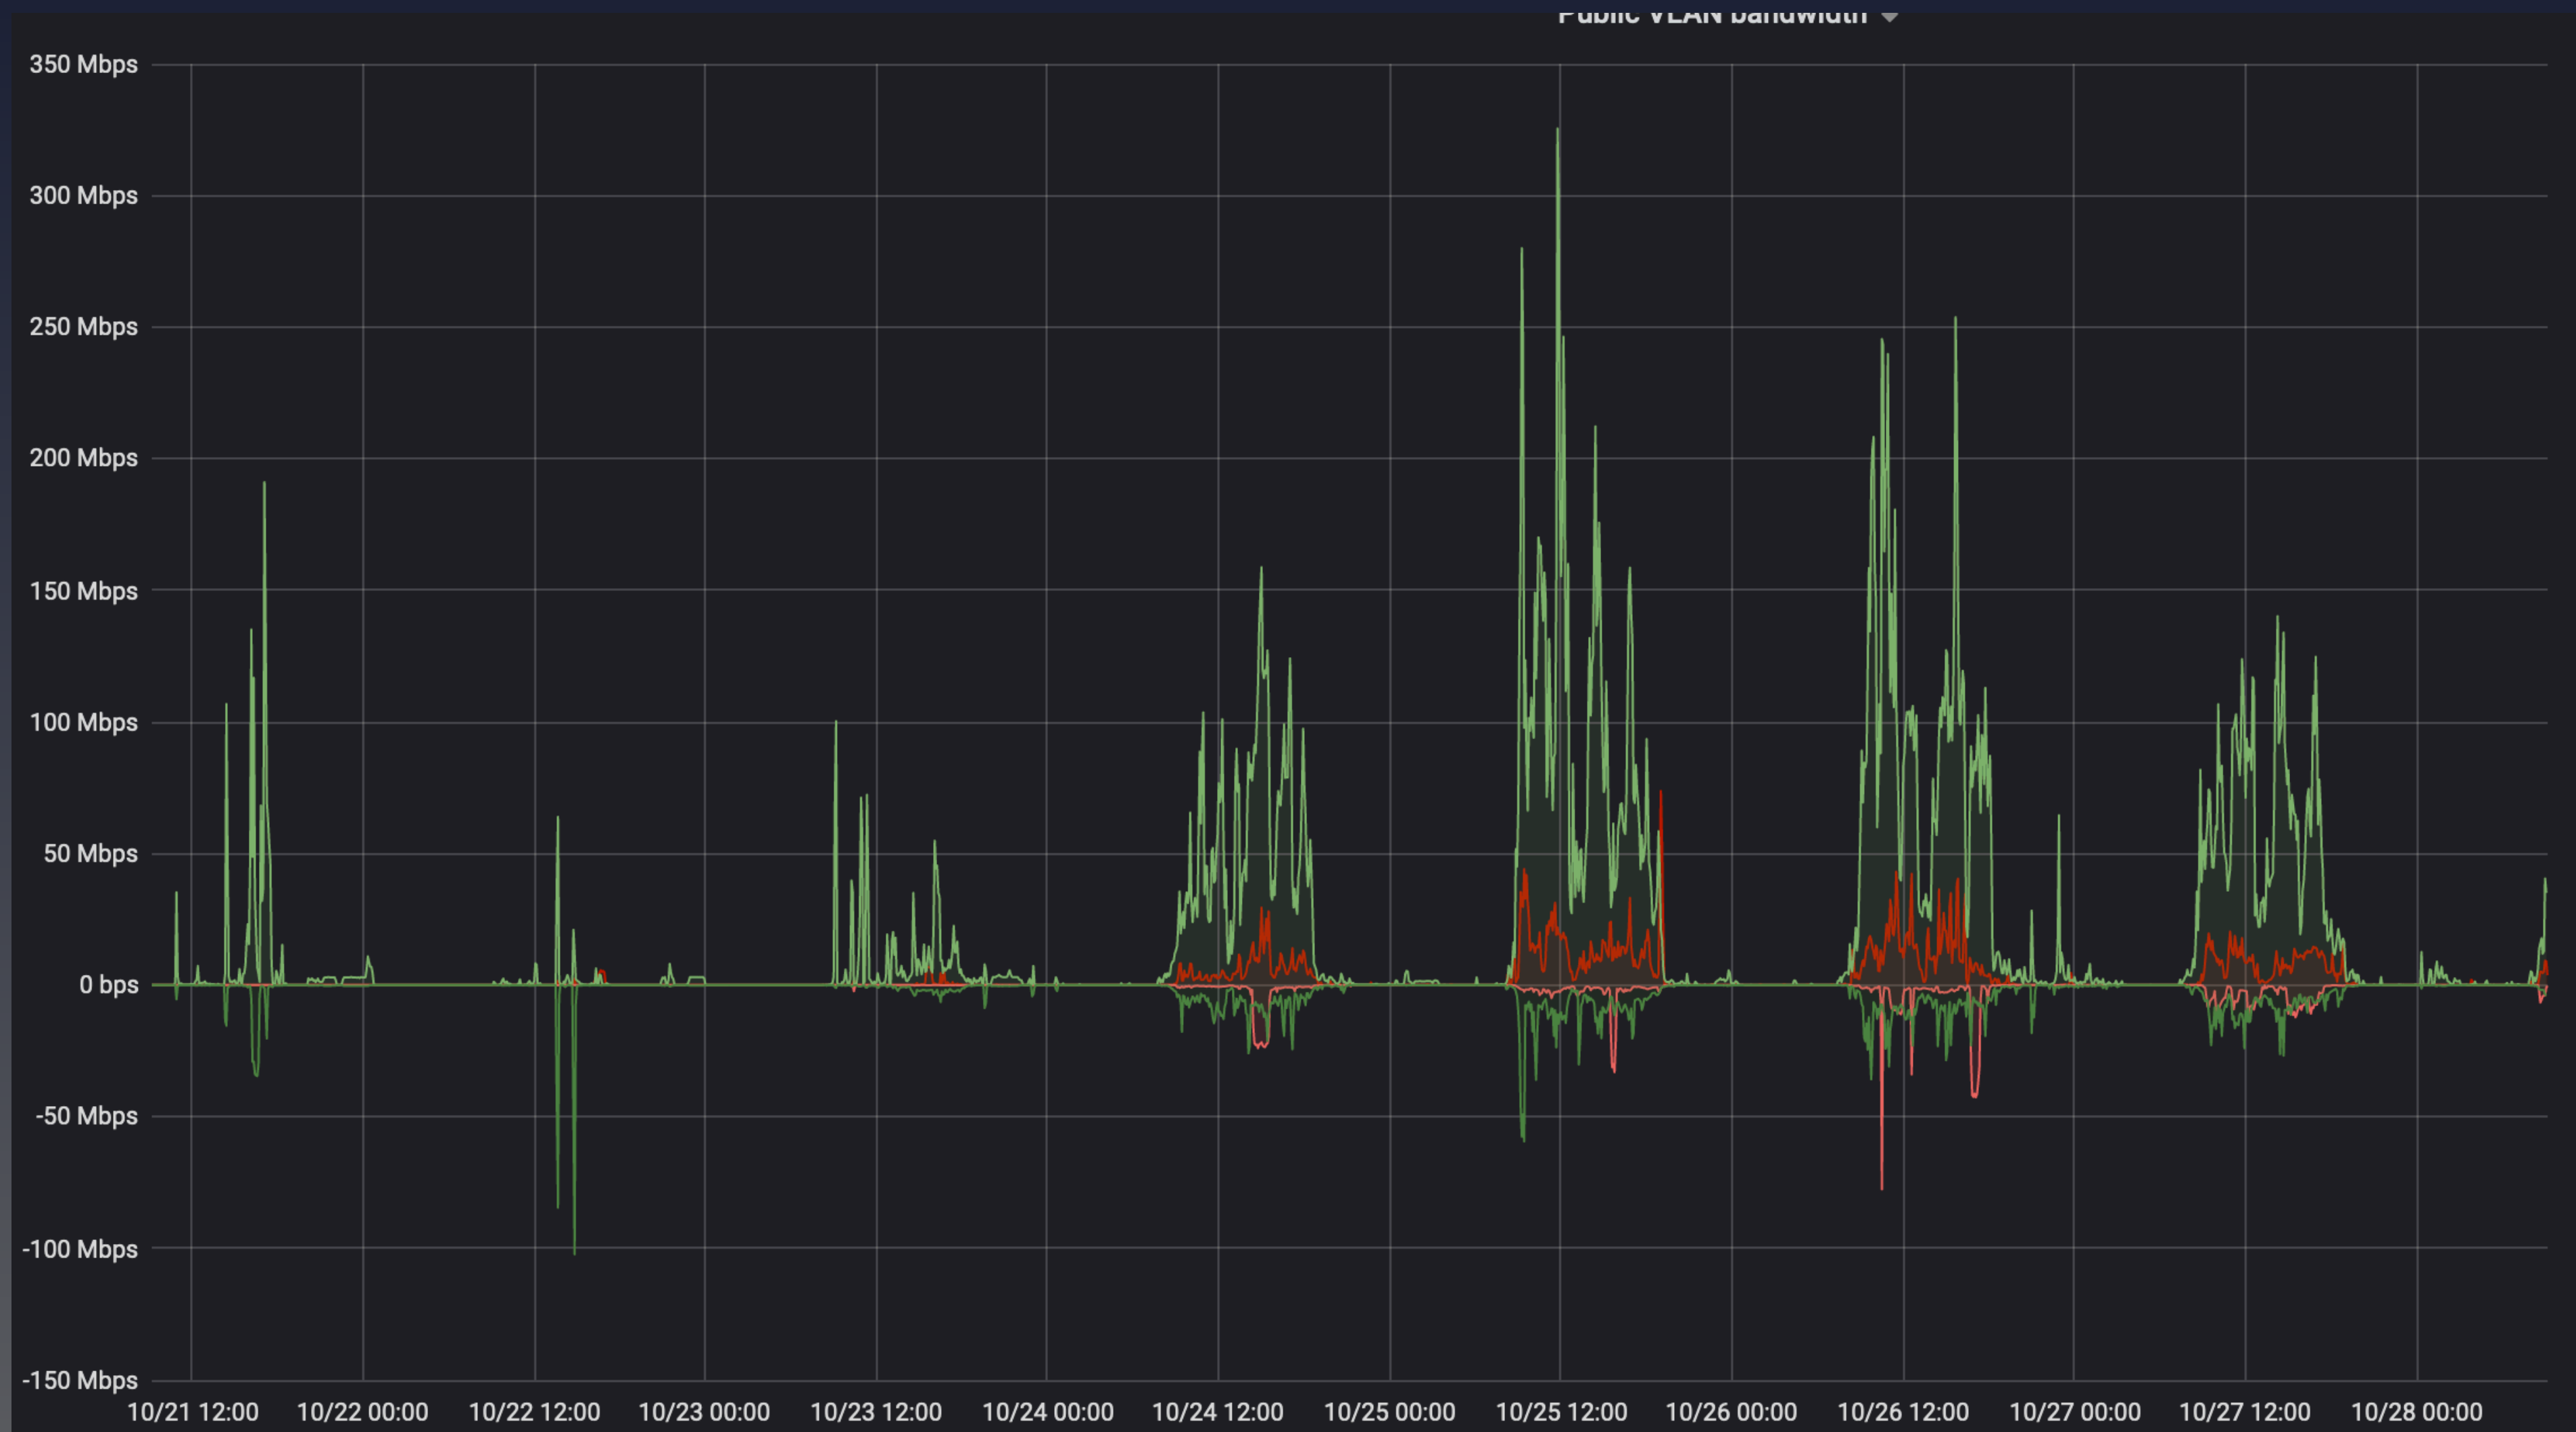

Network Layout

- SOX (Serbian Open eXchange)
- 2x 10Gbit/s LACP bundle

Network Layout

Network Traffic

Meetecho Stats

Total number of unique participants (excluding GM)		539
How many unique participants (separated per day)	Oct 24 main	324
	Oct 24 side	132
	Oct 25 main	244
	Oct 25 side	43
	Oct 26 main	254
	Oct 26 side	115
	Oct 26 GM	176
	Oct 27 main	182
	Oct 27 side	120
	Oct 28 main	
Which percentage joined over ipv6		53,42%
Browser usage stats	Chrome	53,21%
	Firefox	26,25%
	Safari	8,81%
	Edge	4,84%
	Opera	0,94%
	Mobile Safari	4,15%
	Other	1,79%
OS usage stats	Mac OS	43,68%
	Linux	16,94%
	Windows	21,80%
	Android	8,13%
	iOS	8,29%
	Other	1,16%
How many unique participants used the lite app		91

May 16 main	382
May 16 side	68
May 17 main	319
May 17 side	44
May 18 main	265
May 18 side	142
May 18 GM	145
May 19 main	269
May 19 side	202
May 20 main	
	44,78%

Coffee Stats

- 1 Covid

Music Stats Instead