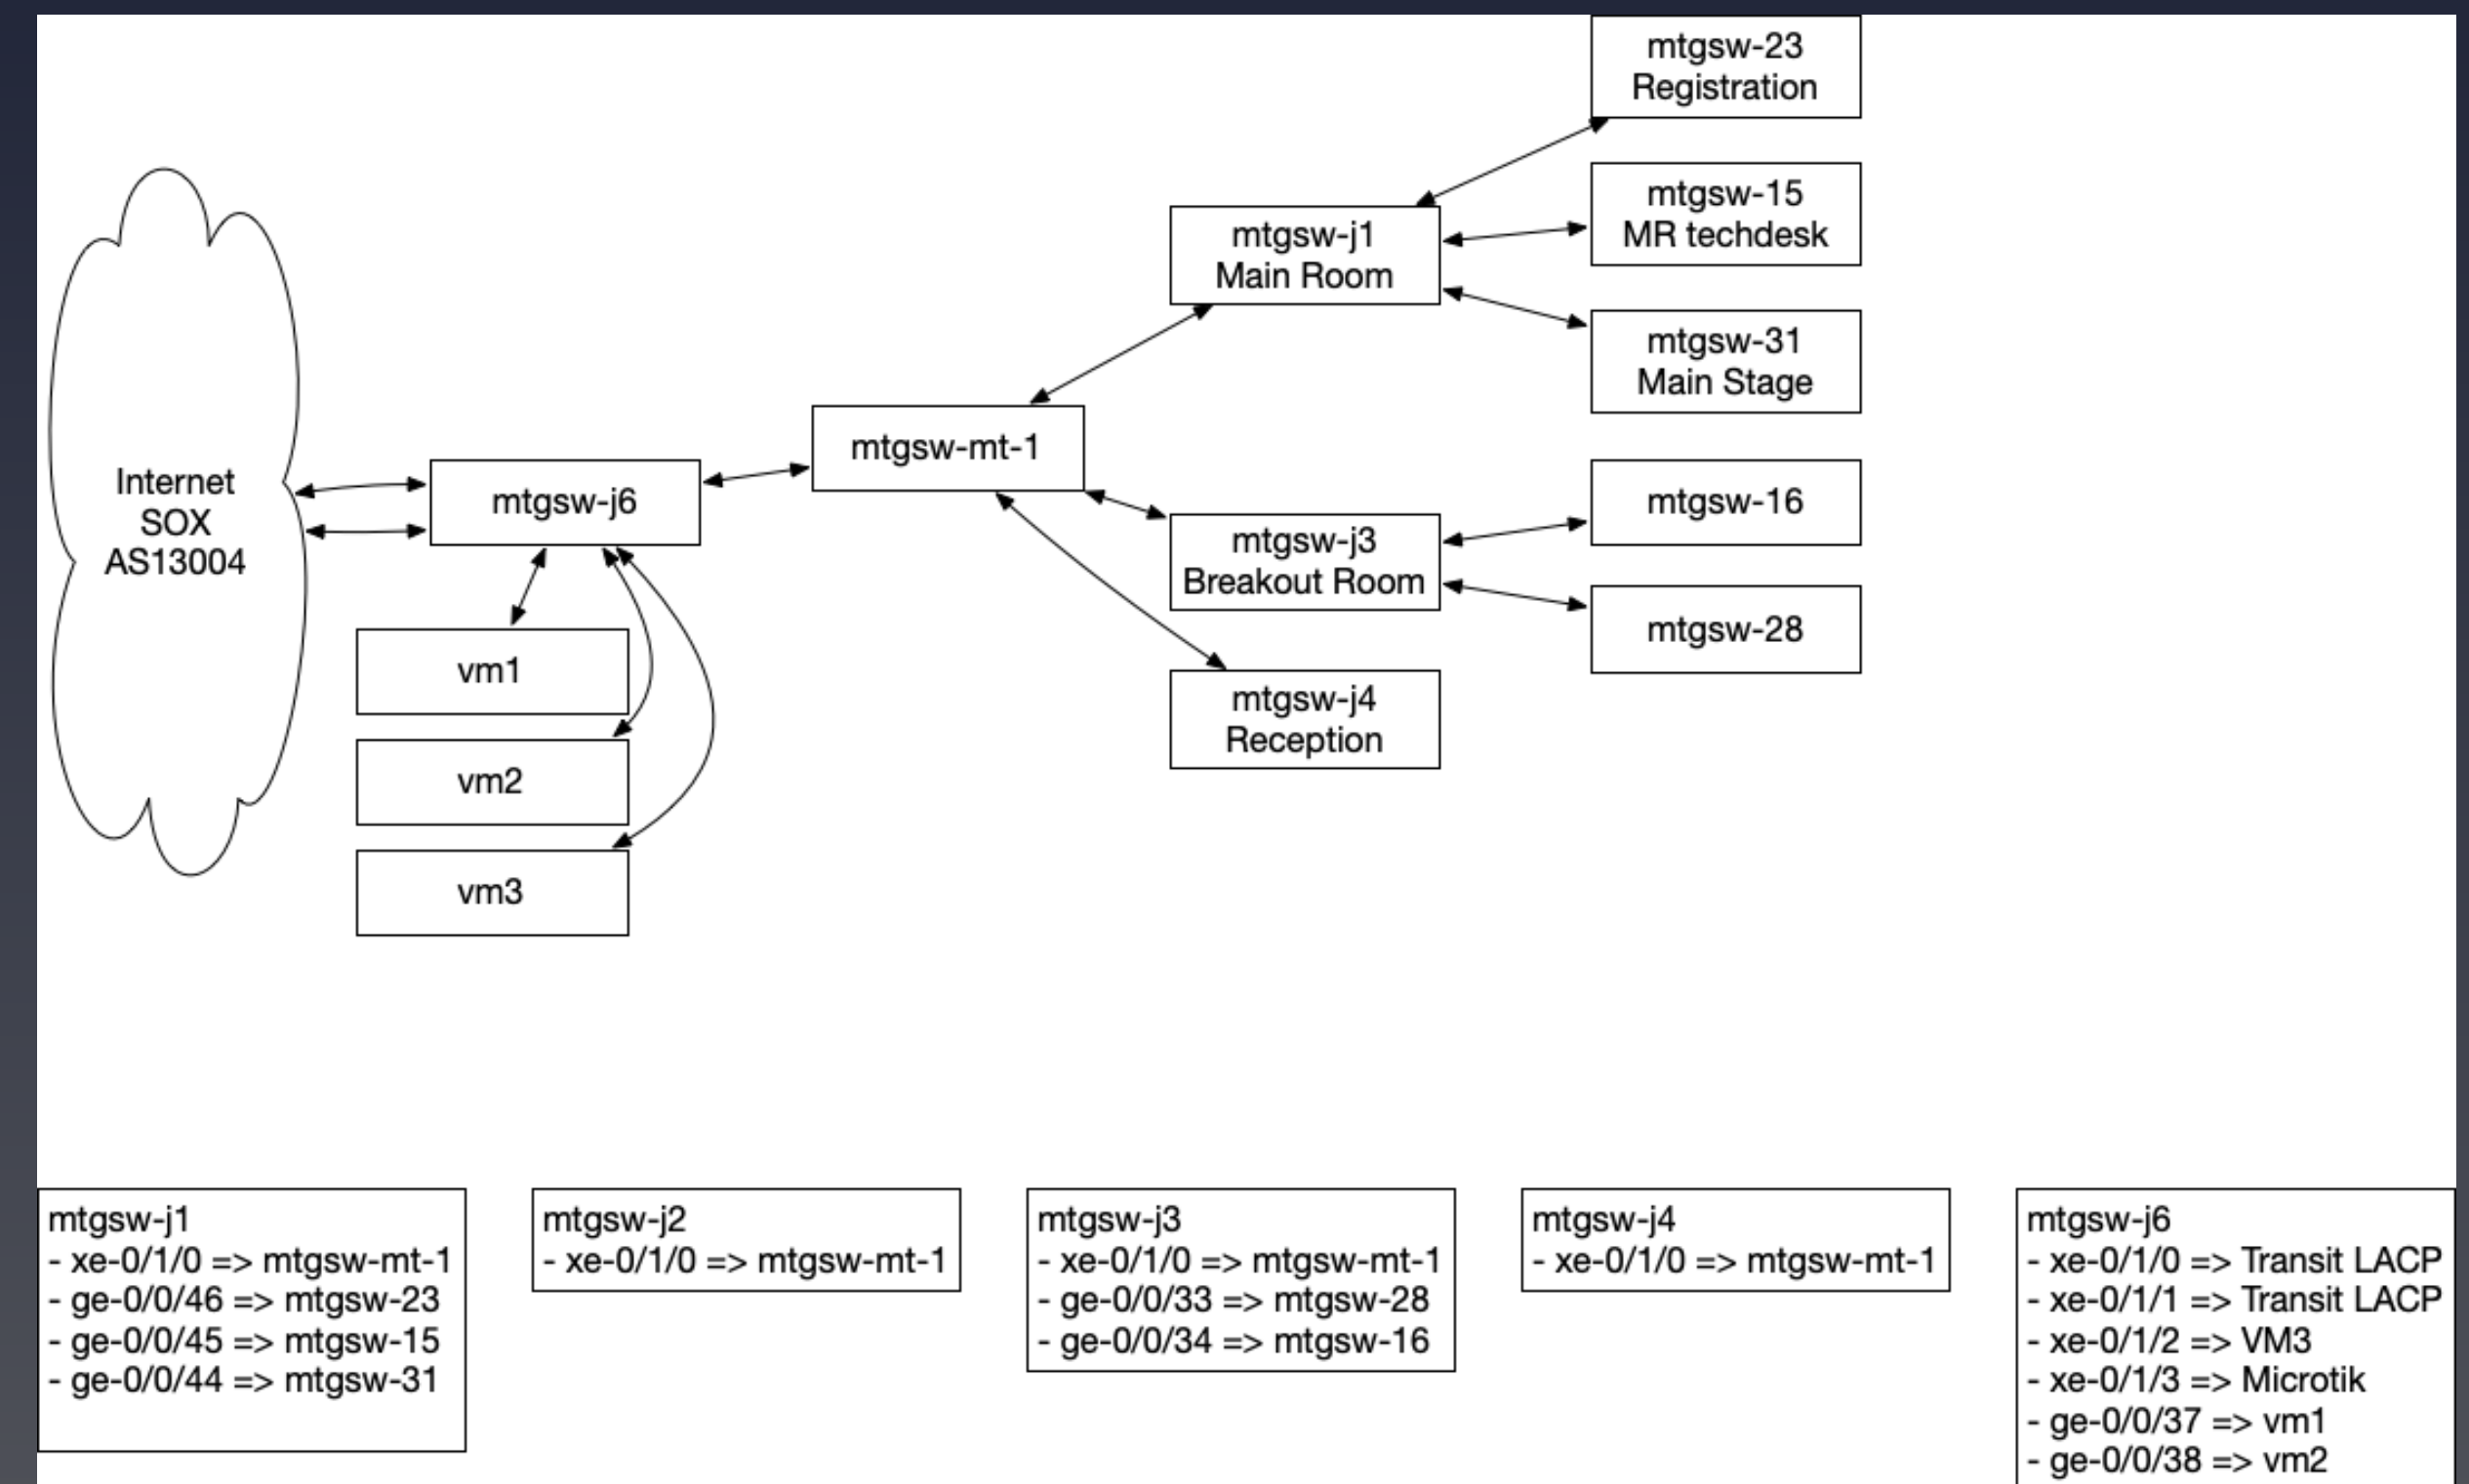

RIPE NCC

RIPE NETWORK COORDINATION CENTRE

RIPE 85 Technical Report

Sjoerd Oostdijck | RIPE 85 | 28 October 2022

Main WiFi IPv6 Mostly

- Dual stack for legacy devices
- IPv6 only for Android, iOS, MacOS
- See Ondřej's talk in the IPv6 WG session

Network Layout

- SOX (Serbian Open eXchange)
- 2x 10Gbit/s LACP bundle

Network Layout

Network Traffic

Meetecho Stats

Total number of unique participants (excluding GM)		539
How many unique participants (separated per day)	Oct 24 main	324
	Oct 24 side	132
	Oct 25 main	244
	Oct 25 side	43
	Oct 26 main	254
	Oct 26 side	115
	Oct 26 GM	176
	Oct 27 main	182
	Oct 27 side	120
	Oct 28 main	
Which percentage joined over ipv6		53,42%
Browser usage stats	Chrome	53,21%
	Firefox	26,25%
	Safari	8,81%
	Edge	4,84%
	Opera	0,94%
	Mobile Safari	4,15%
	Other	1,79%
OS usage stats	Mac OS	43,68%
	Linux	16,94%
	Windows	21,80%
	Android	8,13%
	iOS	8,29%
	Other	1,16%
How many unique participants used the lite app		91