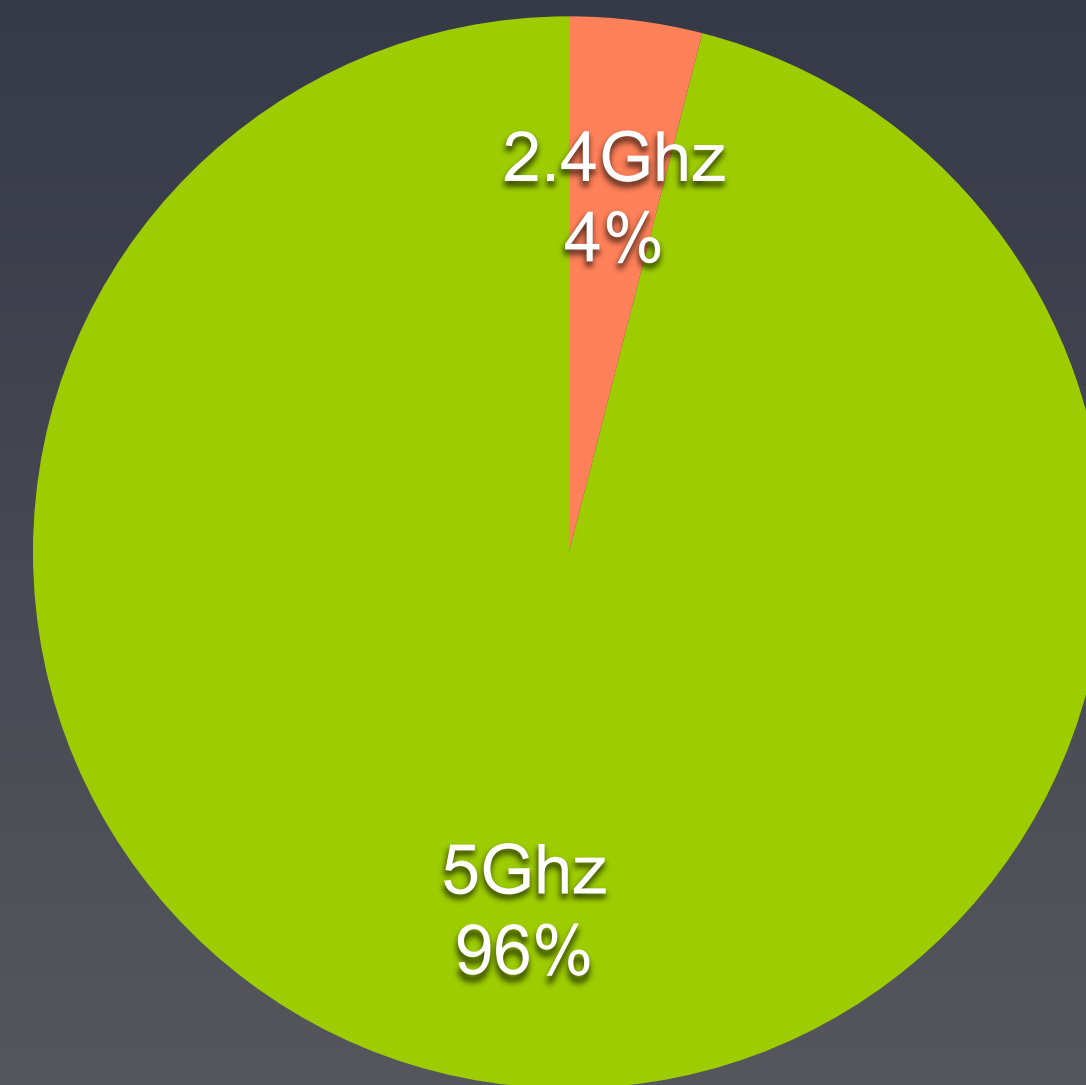

RIPE NCC

RIPE NETWORK COORDINATION CENTRE

RIPE 85 Technical Report

Sjoerd Oostdijck | RIPE 85 | 28 October 2022

Main WiFi IPv6 Mostly

- Dual stack for legacy devices
- IPv6 only for Android, iOS, MacOS
- See Ondřej's talk in the IPv6 WG session

Network Layout

- SOX (Serbian Open eXchange)
- 2x 10Gbit/s LACP bundle

Network Layout

Network Traffic

Meetecho Stats

Total number of unique participants (excluding GM)		539
How many unique participants (separated per day)	Oct 24 main	324
	Oct 24 side	132
	Oct 25 main	244
	Oct 25 side	43
	Oct 26 main	254
	Oct 26 side	115
	Oct 26 GM	176
	Oct 27 main	182
	Oct 27 side	120
	Oct 28 main	
Which percentage joined over ipv6		53,42%
Browser usage stats	Chrome	53,21%
	Firefox	26,25%
	Safari	8,81%
	Edge	4,84%
	Opera	0,94%
	Mobile Safari	4,15%
	Other	1,79%
OS usage stats	Mac OS	43,68%
	Linux	16,94%
	Windows	21,80%
	Android	8,13%
	iOS	8,29%
	Other	1,16%
How many unique participants used the lite app		91

May 16 main	382
May 16 side	68
May 17 main	319
May 17 side	44
May 18 main	265
May 18 side	142
May 18 GM	145
May 19 main	269
May 19 side	202
May 20 main	
	44,78%

Coffee Stats

- 1 Covid

Music Stats Instead