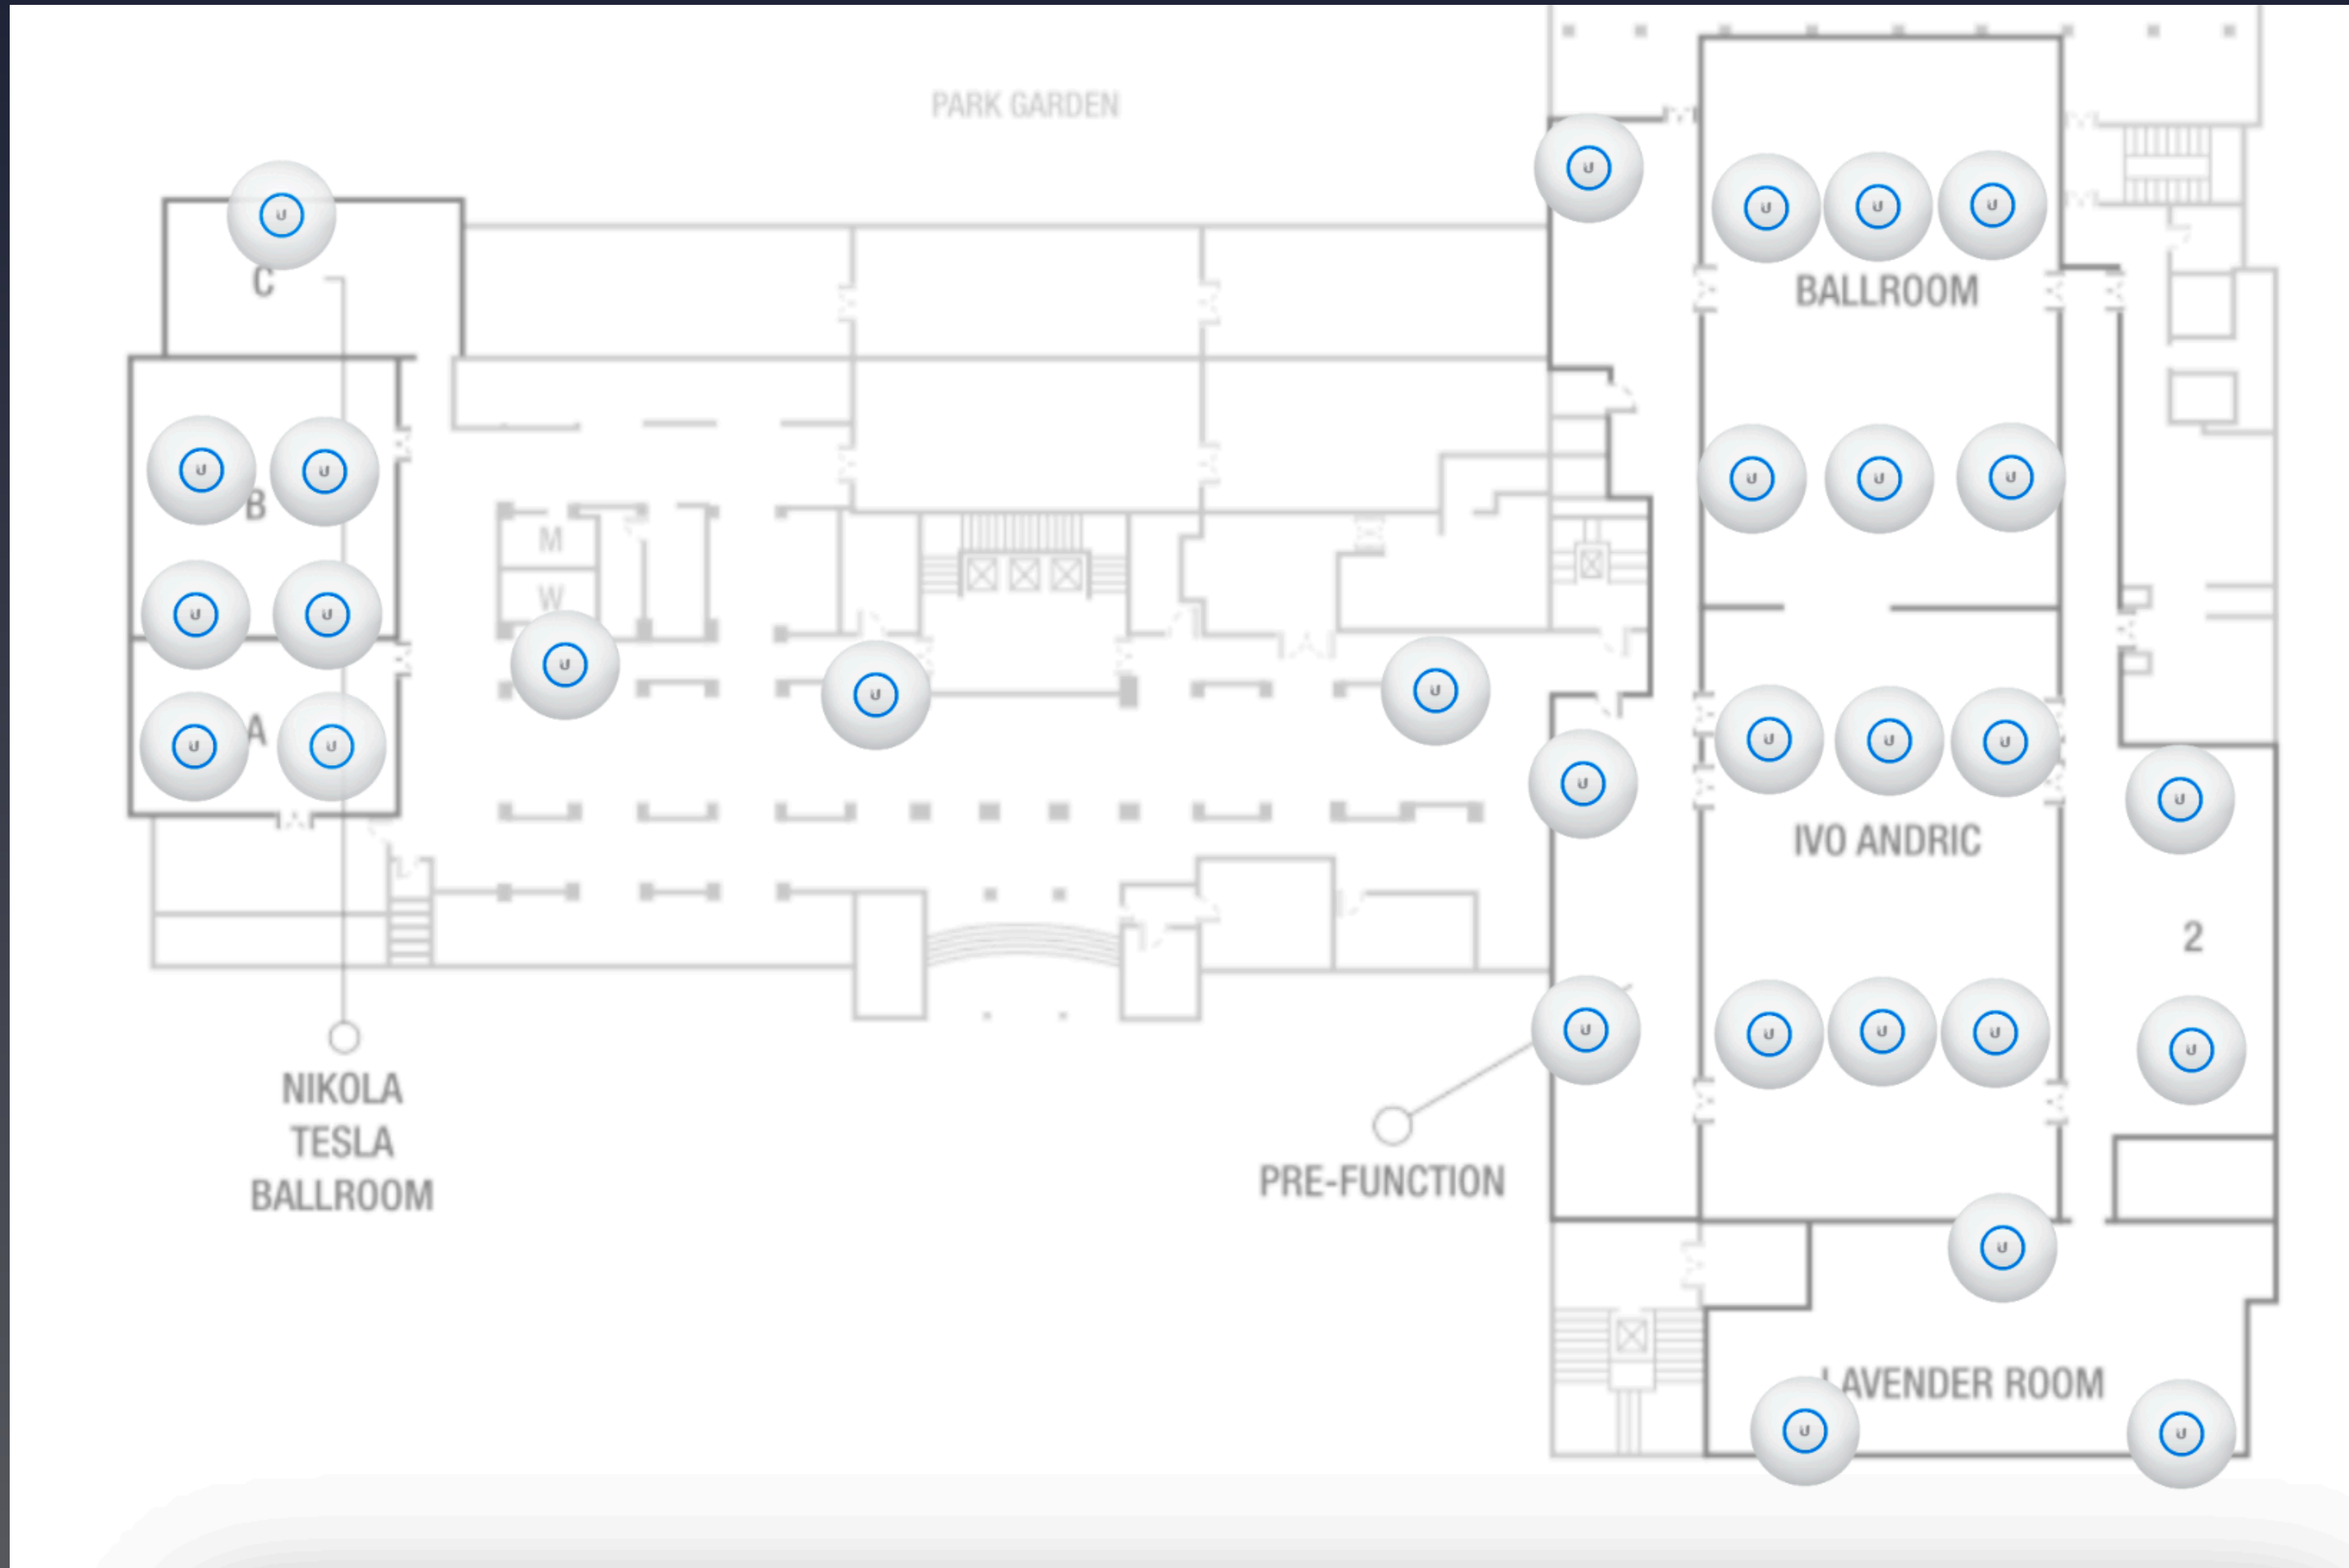

RIPE NCC

RIPE NETWORK COORDINATION CENTRE

RIPE 85 Technical Report

Sjoerd Oostdijck | RIPE 85 | 28 October 2022

Main WiFi IPv6 Mostly

- Dual stack for legacy devices
- IPv6 only for Android, iOS, MacOS
- See Ondřej's talk in the IPv6 WG session

Network Layout

- SOX (Serbian Open eXchange)
- 2x 10Gbit/s LACP bundle

Network Layout

Network Traffic

Meetecho Stats

Total number of unique participants (excluding GM)		539
How many unique participants (separated per day)	Oct 24 main	324
	Oct 24 side	132
	Oct 25 main	244
	Oct 25 side	43
	Oct 26 main	254
	Oct 26 side	115
	Oct 26 GM	176
	Oct 27 main	182
	Oct 27 side	120
	Oct 28 main	
Which percentage joined over ipv6		53,42%
Browser usage stats	Chrome	53,21%
	Firefox	26,25%
	Safari	8,81%
	Edge	4,84%
	Opera	0,94%
	Mobile Safari	4,15%
	Other	1,79%
OS usage stats	Mac OS	43,68%
	Linux	16,94%
	Windows	21,80%
	Android	8,13%
	iOS	8,29%
	Other	1,16%
How many unique participants used the lite app		91