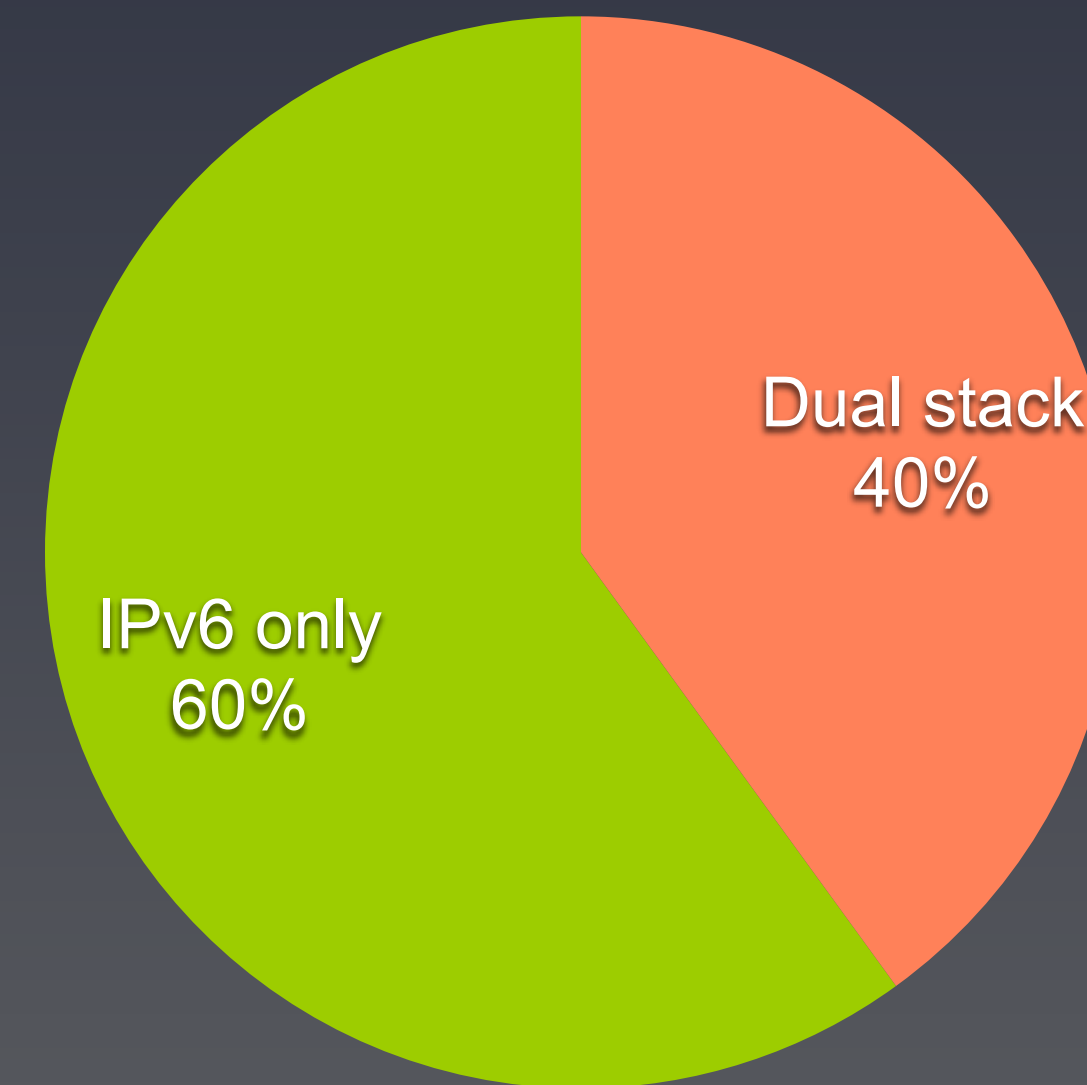

RIPE NCC

RIPE NETWORK COORDINATION CENTRE

RIPE 85 Technical Report

Sjoerd Oostdijck | RIPE 85 | 28 October 2022

Main WiFi IPv6 Mostly

- Dual stack for legacy devices
- IPv6 only for Android, iOS, MacOS
- See Ondřej's talk in the IPv6 WG session

Network Layout

- SOX (Serbian Open eXchange)
- 2x 10Gbit/s LACP bundle

Network Layout

Network Traffic

Meetecho Stats

Total number of unique participants (excluding GM)		539
How many unique participants (separated per day)	Oct 24 main	324
	Oct 24 side	132
	Oct 25 main	244
	Oct 25 side	43
	Oct 26 main	254
	Oct 26 side	115
	Oct 26 GM	176
	Oct 27 main	182
	Oct 27 side	120
	Oct 28 main	
Which percentage joined over ipv6		53,42%
Browser usage stats	Chrome	53,21%
	Firefox	26,25%
	Safari	8,81%
	Edge	4,84%
	Opera	0,94%
	Mobile Safari	4,15%
	Other	1,79%
OS usage stats	Mac OS	43,68%
	Linux	16,94%
	Windows	21,80%
	Android	8,13%
	iOS	8,29%
	Other	1,16%
How many unique participants used the lite app		91

May 16 main	382
May 16 side	68
May 17 main	319
May 17 side	44
May 18 main	265
May 18 side	142
May 18 GM	145
May 19 main	269
May 19 side	202
May 20 main	
	44,78%

Coffee Stats

- 1 Covid

Music Stats Instead