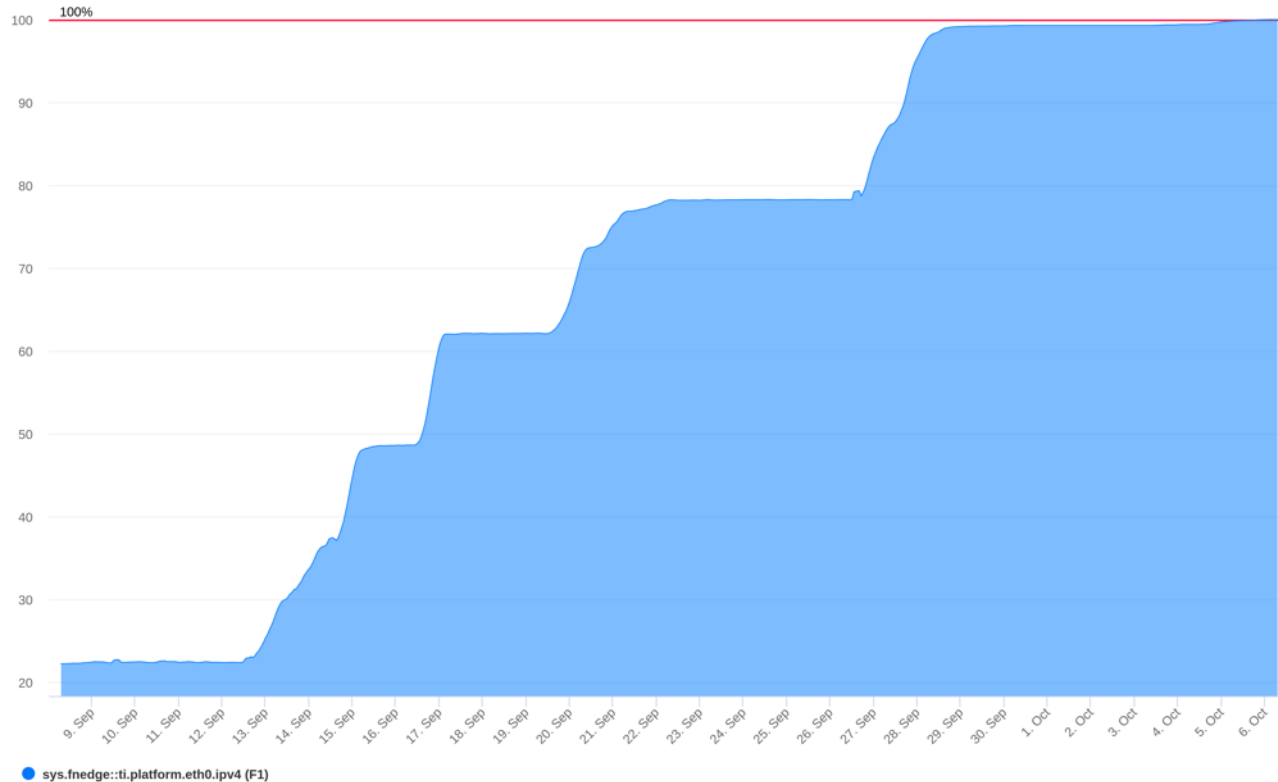

IPv6 by Default

100% of
Edge hosts

IPv6-only