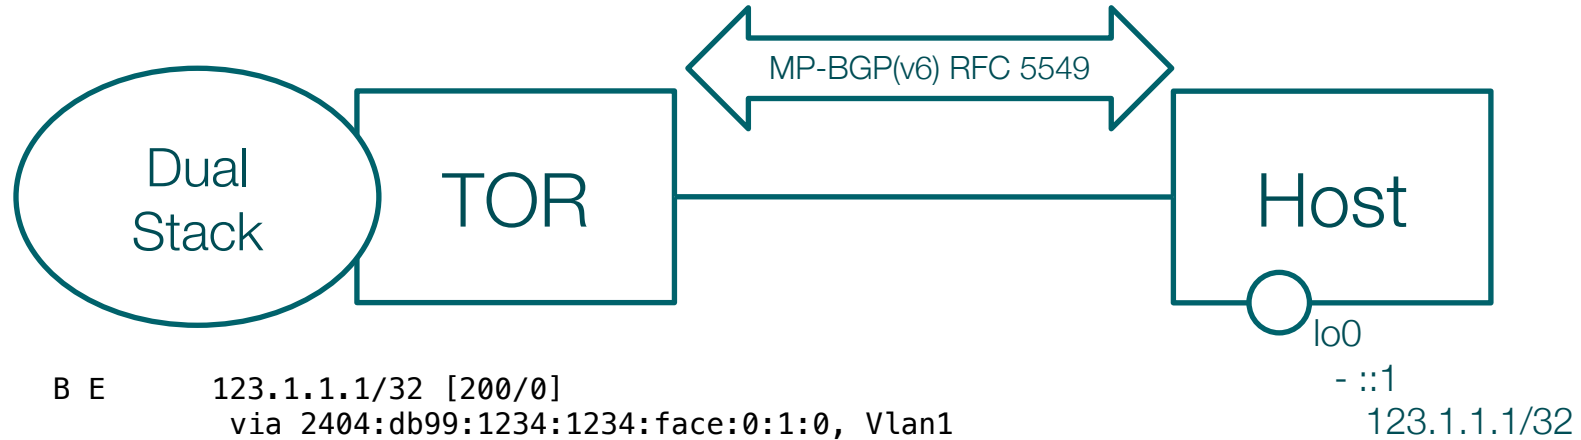

**RIPE**

A large graphic of the RIPE logo, featuring the word "RIPE" in white, bold, sans-serif font. To the right of the text are two vertical teal bars of different heights. Two horizontal white bars cross the vertical bars, creating a cross-like structure.

# IPv6 by Default in Edge POPs