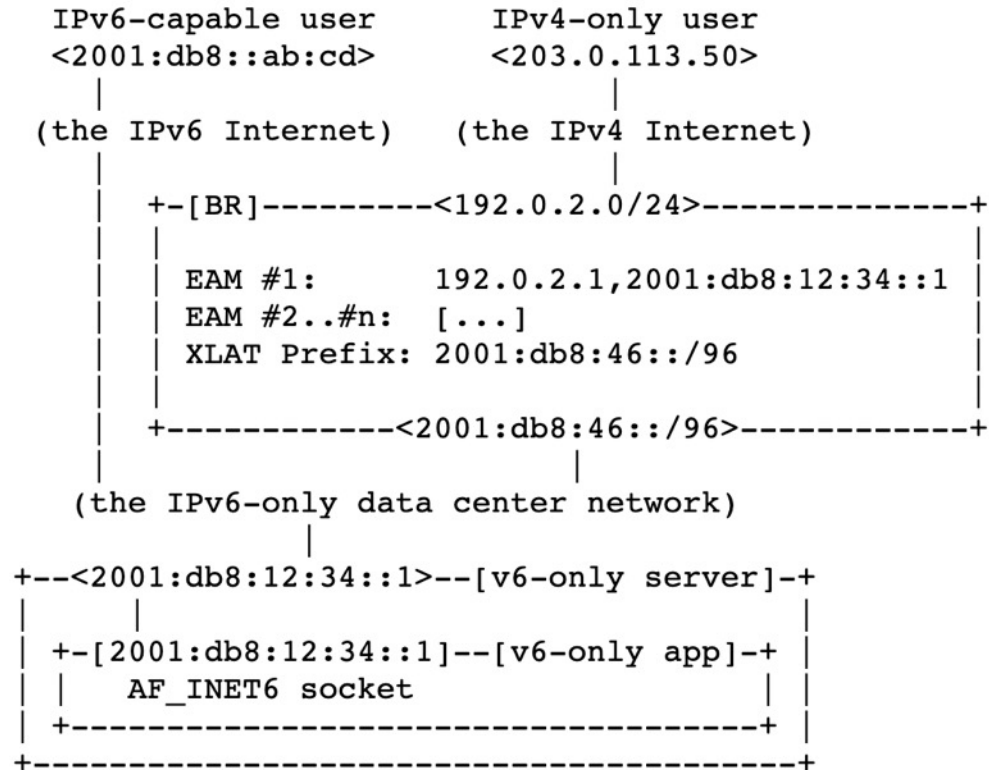

SIIT-DC RFC 7755